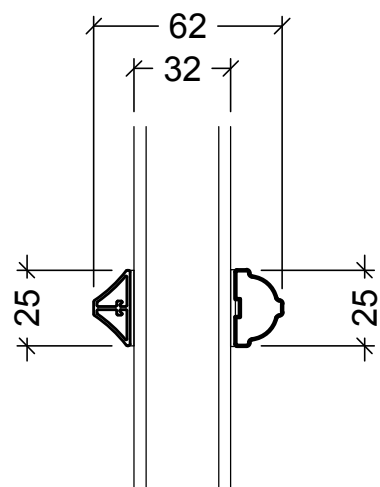

Ⓝ 3014.1144 without glazing bars