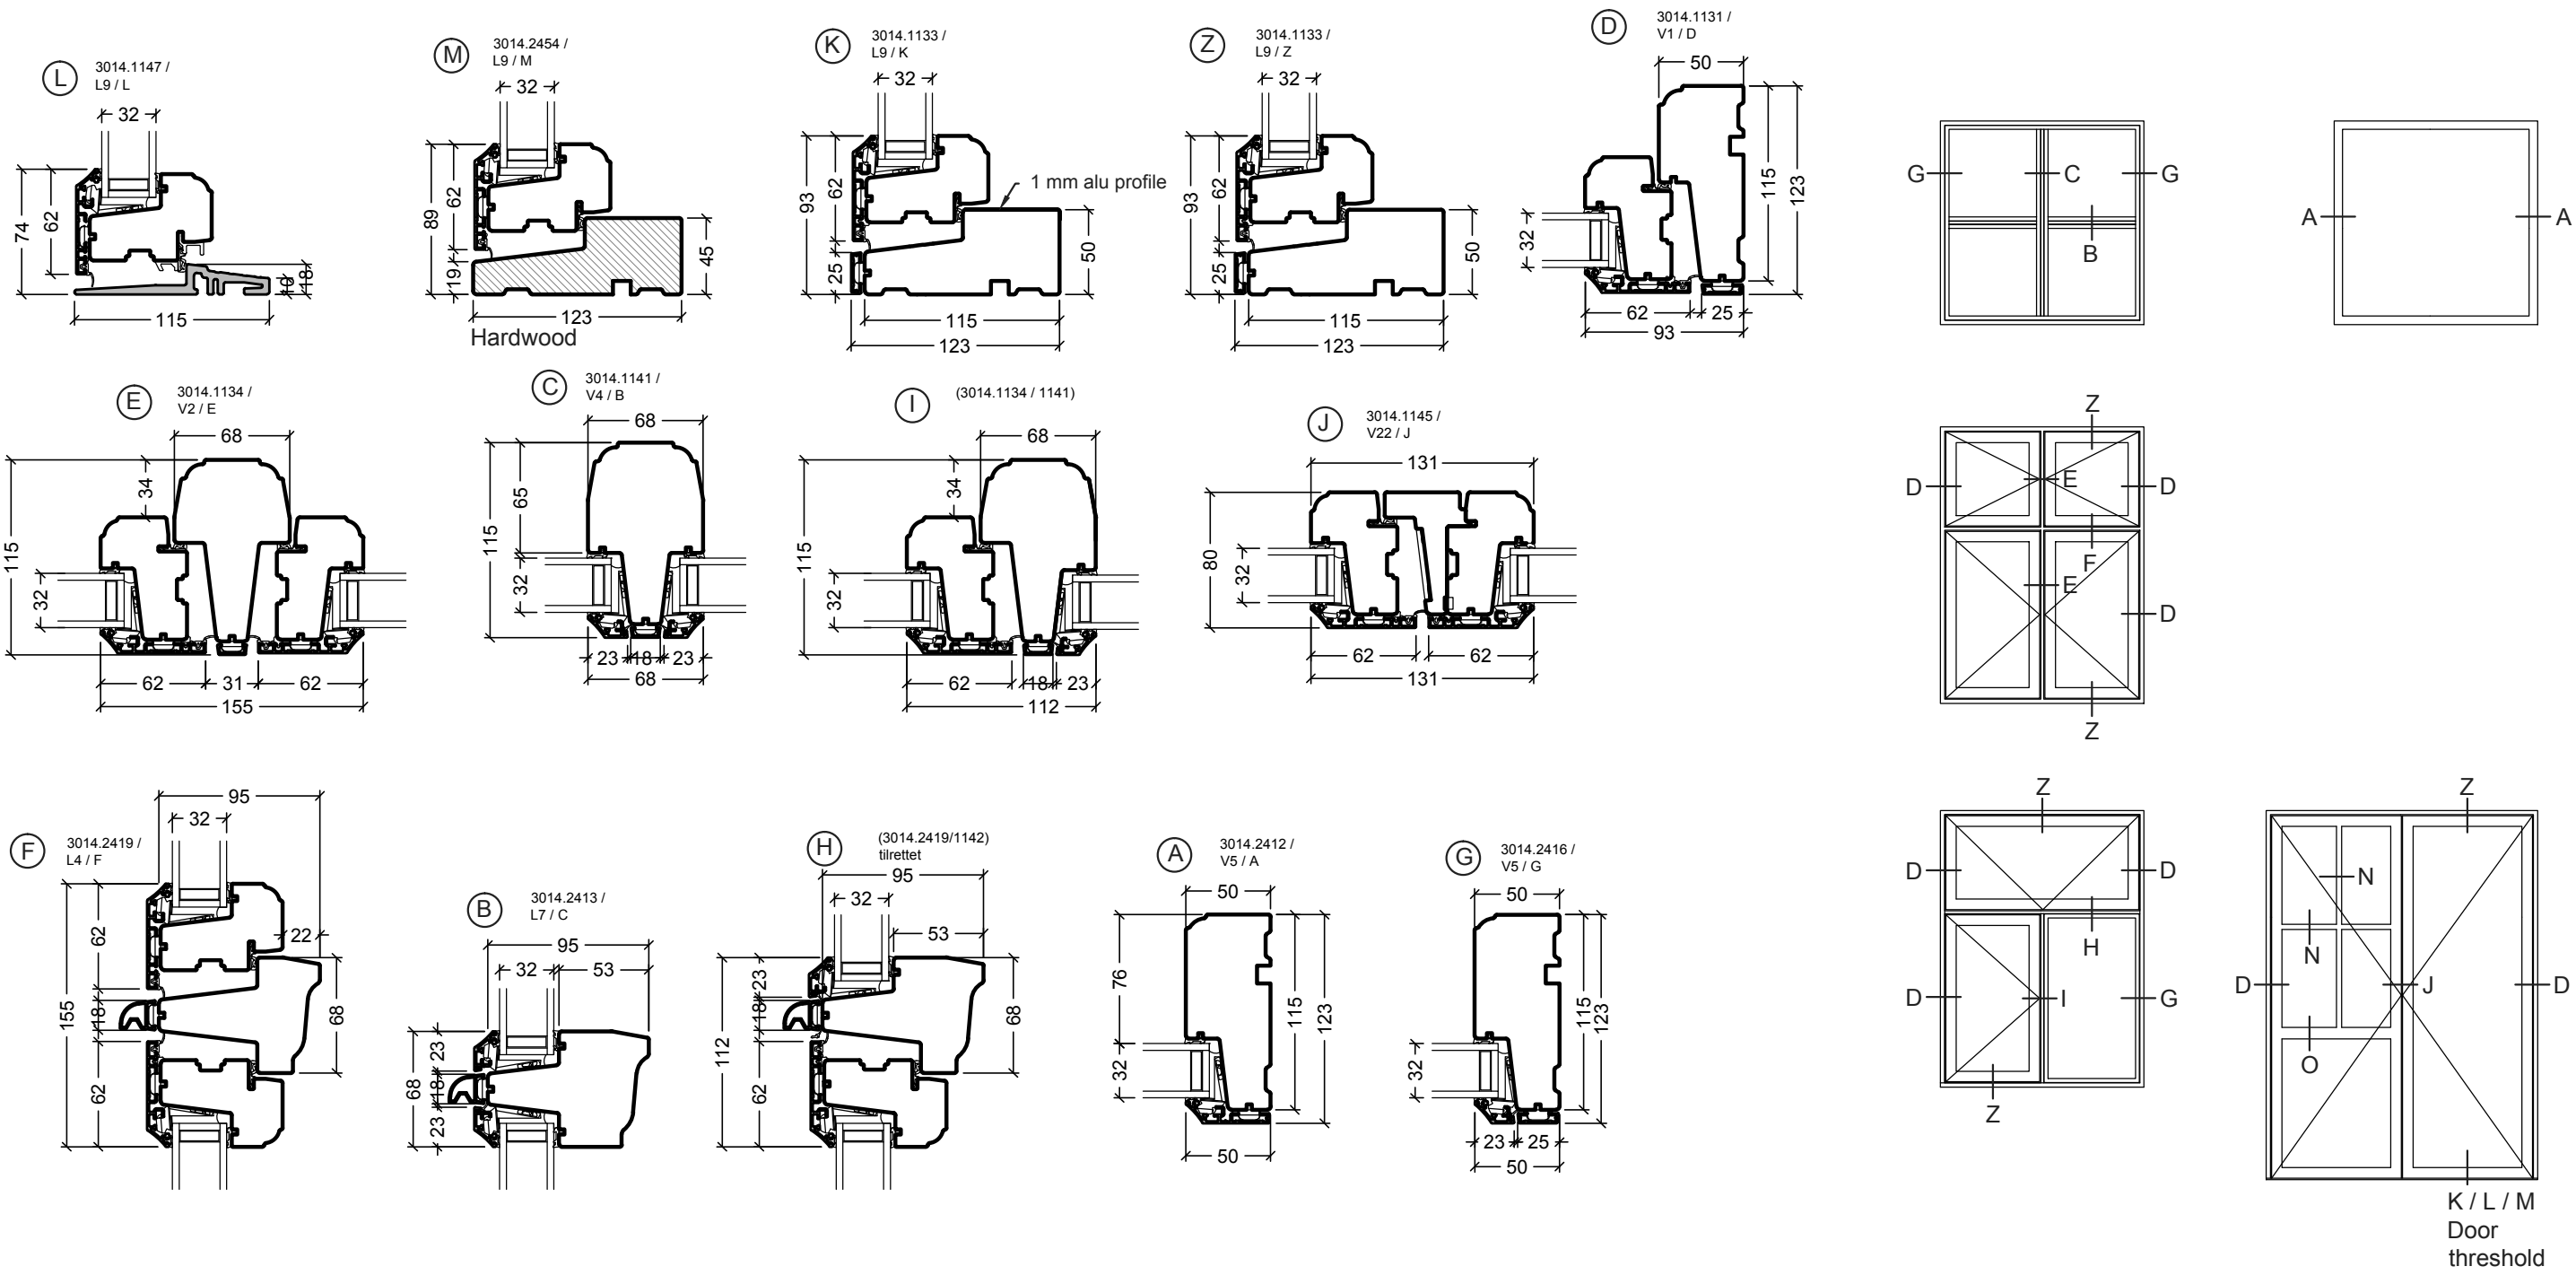

K / L / M
Door threshold

- (E)
1. Fixed mullion (fast lodpost)
 2. French casement / mullion for fire escape (2-fløjet / brandpost)

(N) (O)
Glazing bars

- (E)
1. Fixed mullion (fast lodpost)
 2. French casement / mullion for fire escape (2-fløjet / brandpost)

(N) (O)
Glazing bars

Ⓝ 3014.1144

Ⓝ 3014.1144 without glazing bars

Ⓞ 3014.1143

Ⓝ 3014.1109

Ⓝ 3014.1109 without glazing bars

Ⓞ 3014.1096