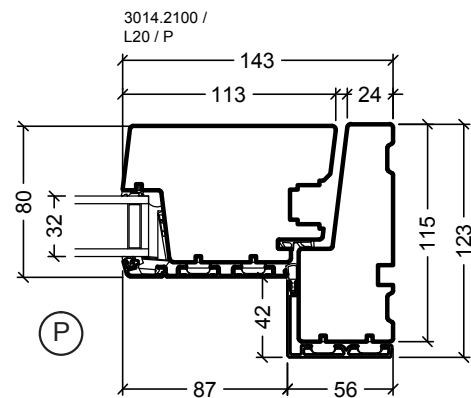

Drawing No. VELFAC RIBO alu glazed entrance door outward opening, 2-layer 1:4 (1:40)  
Edition No. 04

© 2008 VELFAC A/S All intellectual property rights and all rights in know-how in relation to this drawing may not be reproduced, stored, or transmitted in any form by any means (electronic, mechanical, photocopying, recording or otherwise) without the prior written consent of VELFAC A/S. It is to be used only for the purposes specified by VELFAC A/S and for no other purpose