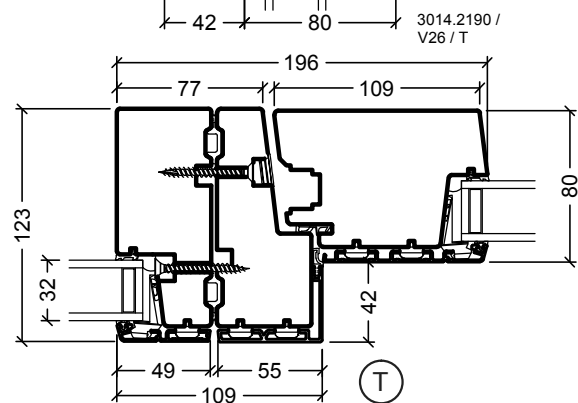

Drawing No. VELFAC RIBO alu glazed entrance door outward opening, 2-layer 1:4 (1:40)  
Edition No. 04

© 2008 VELFAC A/S All intellectual property rights and all rights in know-how in relation to this drawing may not be reproduced, stored, or transmitted in any form by any means (electronic, mechanical, photocopying, recording or otherwise) without the prior written consent of VELFAC A/S. It is to be used only for the purposes specified by VELFAC A/S and for no other purpose