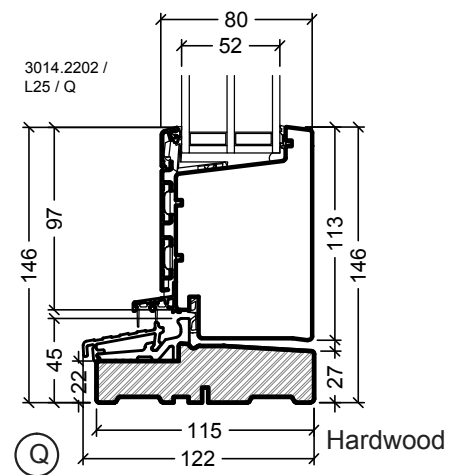

Variant:  
VELFAC RIBO wood, glazed entrance door

(A) (B) (G)

Details:  
See drawing VELFAC RIBO windows

Drawing No. VELFAC RIBO alu glazed entrance door outward opening, 3-layer 1:4 (1:40)  
Edition No. 04