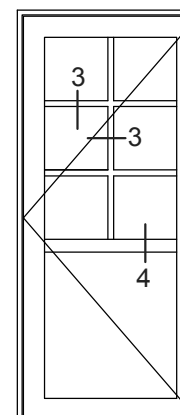

Glazing bars

All solutions also for VELFAC RIBO wood

Drawing No. VELFAC RIBO Glazing bars and panels 1:4
Edition No. 04