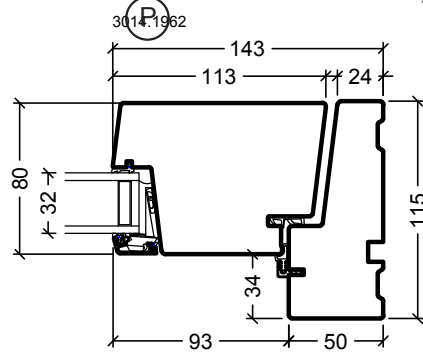

Variant:
VELFAC RIBO wood, glazed entrance door