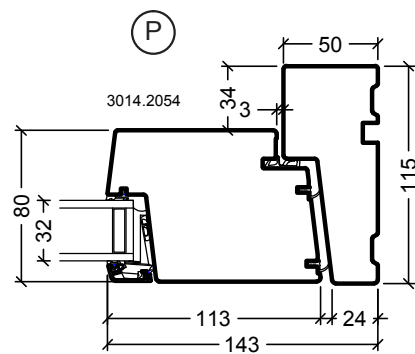

(P)

(T)

(X)

(R)

(Q) Hardwood

(U)

(V) Hardwood

(S)

Q/R

U/V Q/R

Q/R Q/R

Variant:
VELFAC RIBO wood, glazed entrance door

(P)

(T)

(A) (B) (G)

Details:
See drawing VELFAC RIBO windows

Drawing No. VELFAC RIBO alu glazed entrance door outward opening, 2-layer 1:4 (1:40)
Edition No. 04

© 2008 VELFAC A/S All intellectual property rights and all rights in know-how in relation to this drawing may not be reproduced, stored, or transmitted in any form by any means (electronic, mechanical, photocopying, recording or otherwise) without the prior written consent of VELFAC A/S. It is to be used only for the purposes specified by VELFAC A/S and for no other purpose