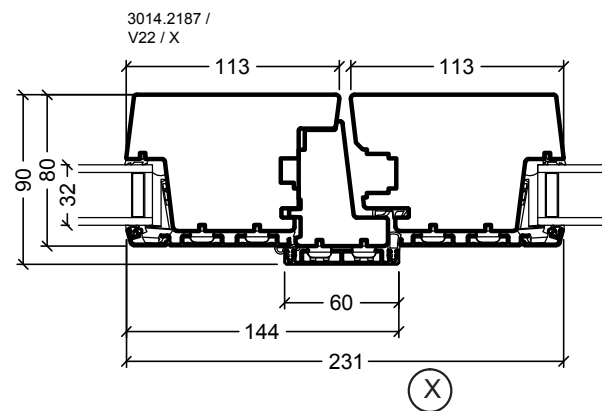

Drawing No. VELFAC RIBO alu glazed entrance door outward opening, 2-layer 1:4 (1:40)  
Edition No. 04

© 2008 VELFAC A/S All intellectual property rights and all rights in know-how in relation to this drawing may not be reproduced, stored, or transmitted in any form by any means (electronic, mechanical, photocopying, recording or otherwise) without the prior written consent of VELFAC A/S. It is to be used only for the purposes specified by VELFAC A/S and for no other purpose