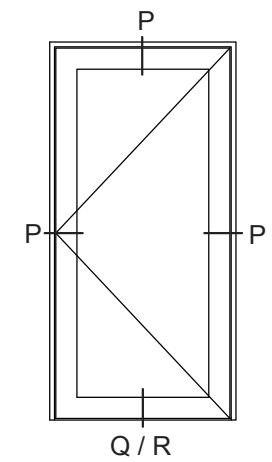

(P)

(T)

(X)

(R)

(Q) Hardwood

(U)

(V) Hardwood

(S)

Q/R

U/V Q/R

Q/R Q/R

Variant:
VELFAC RIBO wood, glazed entrance door

(P)

(T)

(A) (B) (G)

Details:
See drawing VELFAC RIBO windows

Drawing No. VELFAC RIBO alu glazed entrance door outward opening, 2-layer 1:4 (1:40)
Edition No. 04

© 2008 VELFAC A/S All intellectual property rights and all rights in know-how in relation to this drawing may not be reproduced, stored, or transmitted in any form by any means (electronic, mechanical, photocopying, recording or otherwise) without the prior written consent of VELFAC A/S. It is to be used only for the purposes specified by VELFAC A/S and for no other purpose