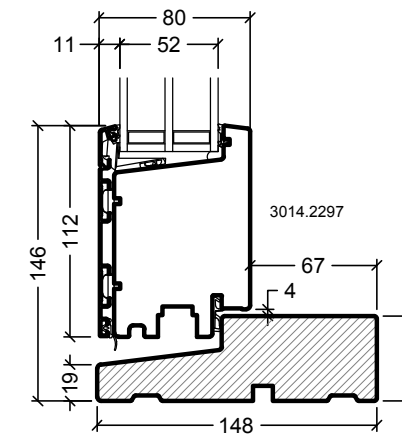

Glazing bars

All solutions also for VELFAC RIBO wood

Drawing No. VELFAC RIBO Glazing bars and panels 1:4  
Edition No. 04

Threshold variants

Frame variants outwards opening doors

Inwards opening

Outwards opening

Frame variants inwards opening doors

Hardwood 148mm, only for outward opening doors

All solutions also for VELFAC RIBO 2-layer and for Ribo alu flush doors

Drawing No. VELFAC RIBO alu, Frame and threshold variants 1:4  
Edition No. 04