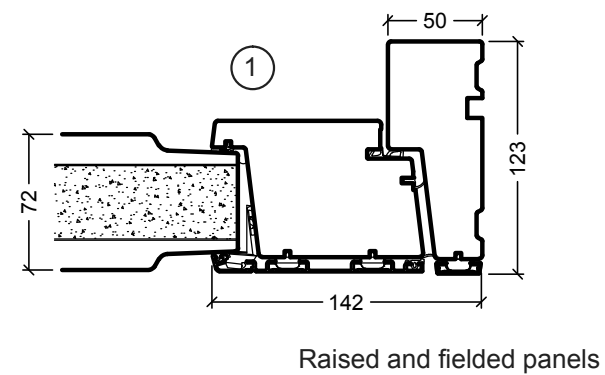

Glazing bars

All solutions also for VELFAC RIBO wood

Drawing No. VELFAC RIBO Glazing bars and panels 1:4
Edition No. 04