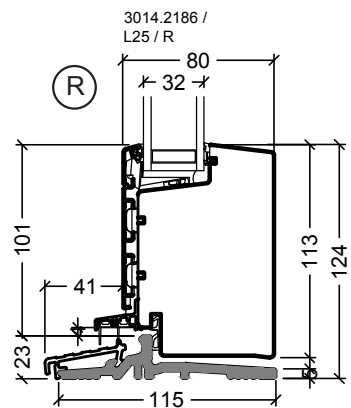

Drawing No. VELFAC RIBO alu glazed entrance door outward opening, 2-layer 1:4 (1:40)  
Edition No. 04

© 2008 VELFAC A/S All intellectual property rights and all rights in know-how in relation to this drawing may not be reproduced, stored, or transmitted in any form by any means (electronic, mechanical, photocopying, recording or otherwise) without the prior written consent of VELFAC A/S. It is to be used only for the purposes specified by VELFAC A/S and for no other purpose