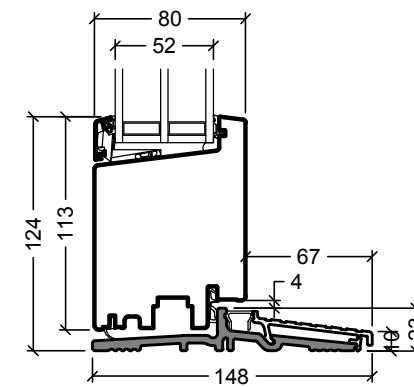

Threshold variants

Frame variants outwards opening doors

Frame variants inwards opening doors

Inwards opening

Outwards opening

Hardwood 148mm, only for outward opening doors

All solutions also for VELFAC RIBO 2-layer and for Ribo alu flush doors