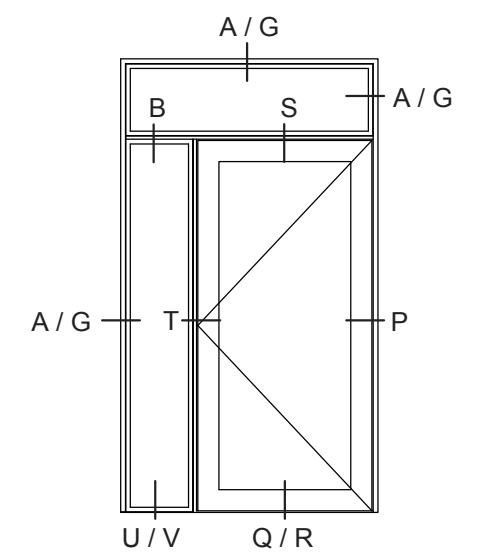

(P)

(T)

(X)

(R)

(Q) Hardwood

(U)

(V) Hardwood

(S)

Q/R

U/V Q/R

Q/R Q/R

Variant:
VELFAC RIBO wood, glazed entrance door

(P)

(T)

(A) (B) (G)

Details:
See drawing VELFAC RIBO windows

Drawing No. VELFAC RIBO alu glazed entrance door outward opening, 2-layer 1:4 (1:40)
Edition No. 04

© 2008 VELFAC A/S All intellectual property rights and all rights in know-how in relation to this drawing may not be reproduced, stored, or transmitted in any form by any means (electronic, mechanical, photocopying, recording or otherwise) without the prior written consent of VELFAC A/S. It is to be used only for the purposes specified by VELFAC A/S and for no other purpose