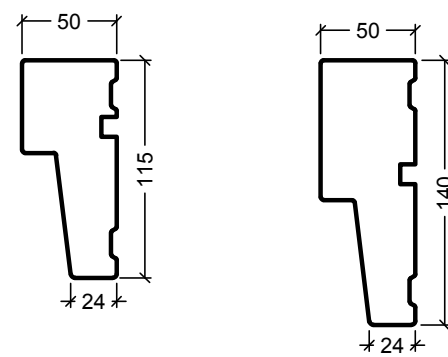

Frame variants inwards opening doors

Hardwood 148mm, only for outward opening doors

All solutions also for VELFAC RIBO 2-layer and for Ribo alu flush doors

Drawing No. VELFAC RIBO alu, Frame and threshold variants 1:4  
Edition No. 04

Threshold variants

Frame variants outwards opening doors

Frame variants inwards opening doors

Inwards opening

Outwards opening

Hardwood 148mm, only for outward opening doors

All solutions also for VELFAC RIBO 2-layer and for Ribo alu flush doors