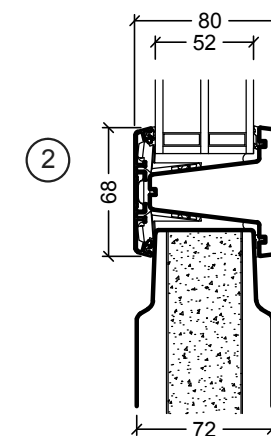

Variant:  
VELFAC RIBO wood, glazed entrance door

(A) (B) (G)

Details:  
See drawing VELFAC RIBO windows

Drawing No. VELFAC RIBO alu glazed entrance door inward opening, 2-layer 1:4 (1:40)  
Edition No. 04

Glazing bars

All solutions also for VELFAC RIBO wood

Drawing No. VELFAC RIBO Glazing bars and panels 1:4  
Edition No. 04

Threshold variants

Frame variants outwards opening doors

Inwards opening

Outwards opening

Frame variants inwards opening doors

Hardwood 148mm, only for outward opening doors

All solutions also for VELFAC RIBO 2-layer and for Ribo alu flush doors

Drawing No. VELFAC RIBO alu, Frame and threshold variants 1:4  
Edition No. 04