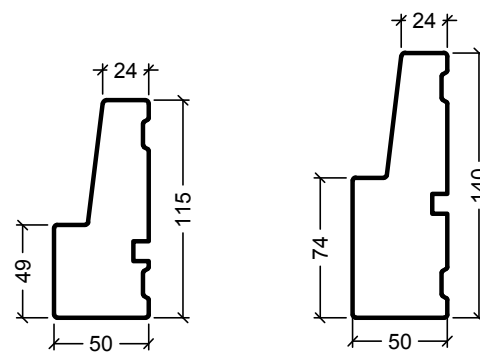

Frame variants inwards opening doors

Hardwood 148mm, only for outward opening doors

All solutions also for VELFAC RIBO 2-layer and for Ribo alu flush doors

Drawing No. VELFAC RIBO alu, Frame and threshold variants 1:4  
Edition No. 04

Threshold variants

Frame variants outwards opening doors

Frame variants inwards opening doors

Inwards opening

Outwards opening

Hardwood 148mm, only for outward opening doors

All solutions also for VELFAC RIBO 2-layer and for Ribo alu flush doors