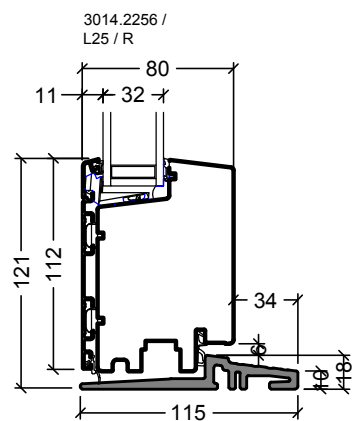

(P)

(T)

(X)

(R)

(Q) Hardwood

(U)

(V) Hardwood

(S)

Q/R

U/V Q/R

Q/R Q/R

Variant:
VELFAC RIBO wood, glazed entrance door

(P)

(T)

(A) (B) (G)

Details:
See drawing VELFAC RIBO windows

Drawing No. VELFAC RIBO alu glazed entrance door outward opening, 2-layer 1:4 (1:40)
Edition No. 04

© 2008 VELFAC A/S All intellectual property rights and all rights in know-how in relation to this drawing may not be reproduced, stored, or transmitted in any form by any means (electronic, mechanical, photocopying, recording or otherwise) without the prior written consent of VELFAC A/S. It is to be used only for the purposes specified by VELFAC A/S and for no other purpose