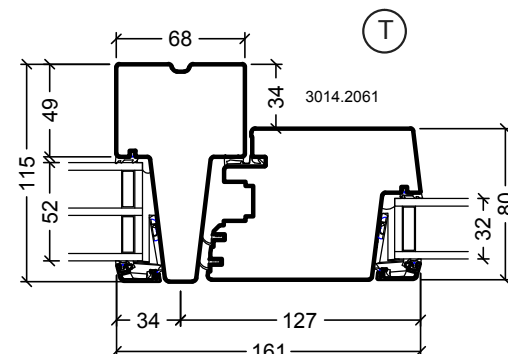

(T)

(A) (B) (G)

Details:
See drawing VELFAC RIBO windows

Drawing No. VELFAC RIBO alu glazed entrance door outward opening, 2-layer 1:4 (1:40)
Edition No. 04

© 2008 VELFAC A/S All intellectual property rights and all rights in know-how in relation to this drawing may not be reproduced, stored, or transmitted in any form by any means (electronic, mechanical, photocopying, recording or otherwise) without the prior written consent of VELFAC A/S. It is to be used only for the purposes specified by VELFAC A/S and for no other purpose