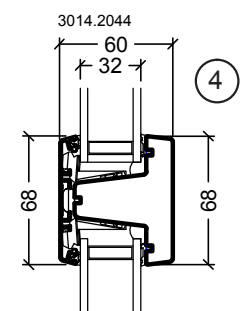

Glazing bars

All solutions also for VELFAC RIBO wood

Drawing No. VELFAC RIBO Glazing bars and panels 1:4
Edition No. 04