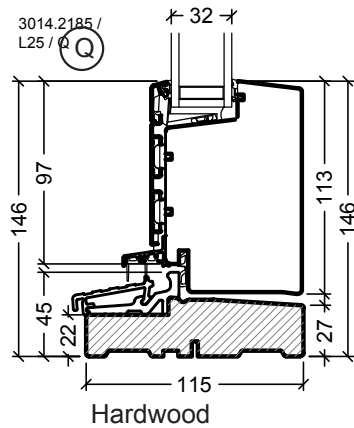

Drawing No. VELFAC RIBO alu glazed entrance door outward opening, 2-layer 1:4 (1:40)  
Edition No. 04

© 2008 VELFAC A/S All intellectual property rights and all rights in know-how in relation to this drawing may not be reproduced, stored, or transmitted in any form by any means (electronic, mechanical, photocopying, recording or otherwise) without the prior written consent of VELFAC A/S. It is to be used only for the purposes specified by VELFAC A/S and for no other purpose