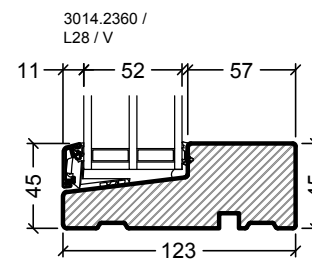

(V) Hardwood