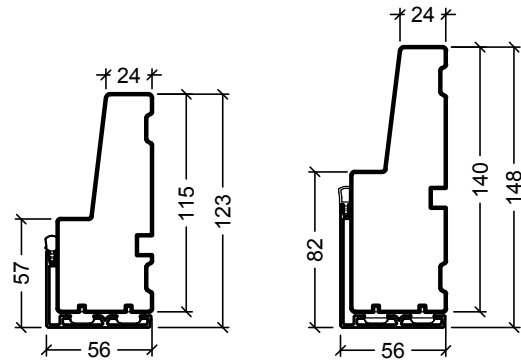

Glazing bars

All solutions also for VELFAC RIBO wood

Drawing No. VELFAC RIBO Glazing bars and panels 1:4  
Edition No. 04

Threshold variants

Frame variants outwards opening doors

Inwards opening

Outwards opening

Frame variants inwards opening doors

Hardwood 148mm, only for outward opening doors

All solutions also for VELFAC RIBO 2-layer and for Ribo alu flush doors

Drawing No. VELFAC RIBO alu, Frame and threshold variants 1:4  
Edition No. 04