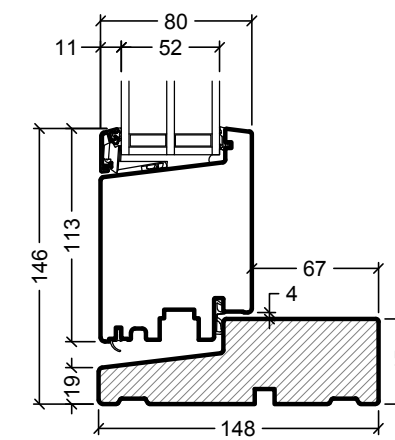

Frame variants inwards opening doors

Hardwood 148mm, only for outward opening doors

All solutions also for VELFAC RIBO 2-layer and for Ribo alu flush doors

Drawing No. VELFAC RIBO alu, Frame and threshold variants 1:4  
Edition No. 04

Threshold variants

Frame variants outwards opening doors

Frame variants inwards opening doors

Inwards opening

Outwards opening

Hardwood 148mm, only for outward opening doors

All solutions also for VELFAC RIBO 2-layer and for Ribo alu flush doors