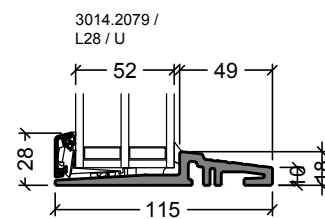

(P)

(T)

(X)

(R)

(Q) Hardwood

(U)

(V) Hardwood

(S)

Q/R

U/V Q/R

Q/R Q/R

Variant:
VELFAC RIBO wood, glazed entrance door

(P)

(T)

(A) (B) (G)

Details:
See drawing VELFAC RIBO windows

Drawing No. VELFAC RIBO alu glazed entrance door outward opening, 2-layer 1:4 (1:40)
Edition No. 04

© 2008 VELFAC A/S All intellectual property rights and all rights in know-how in relation to this drawing may not be reproduced, stored, or transmitted in any form by any means (electronic, mechanical, photocopying, recording or otherwise) without the prior written consent of VELFAC A/S. It is to be used only for the purposes specified by VELFAC A/S and for no other purpose