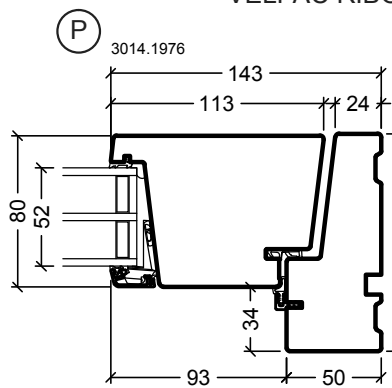

Variant:
VELFAC RIBO wood, glazed entrance door