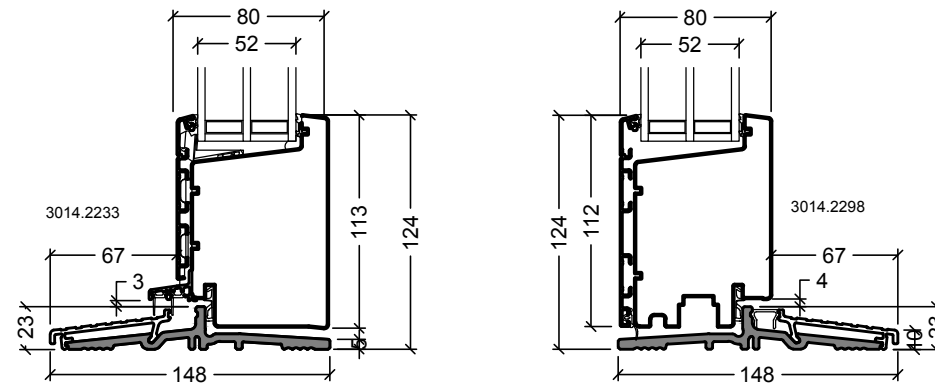

Glazing bars

All solutions also for VELFAC RIBO wood

Drawing No. VELFAC RIBO Glazing bars and panels 1:4  
Edition No. 04

Threshold variants

Frame variants outwards opening doors

Inwards opening

Outwards opening

Frame variants inwards opening doors

Hardwood 148mm, only for outward opening doors

All solutions also for VELFAC RIBO 2-layer and for Ribo alu flush doors

Drawing No. VELFAC RIBO alu, Frame and threshold variants 1:4  
Edition No. 04