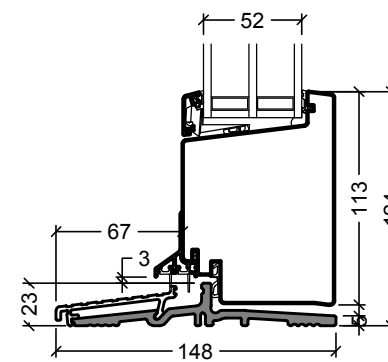

Frame variants inwards opening doors

Hardwood 148mm, only for outward opening doors

All solutions also for VELFAC RIBO 2-layer and for Ribo alu flush doors

Drawing No. VELFAC RIBO alu, Frame and threshold variants 1:4  
Edition No. 04

Threshold variants

Frame variants outwards opening doors

Frame variants inwards opening doors

Inwards opening

Outwards opening

Hardwood 148mm, only for outward opening doors

All solutions also for VELFAC RIBO 2-layer and for Ribo alu flush doors