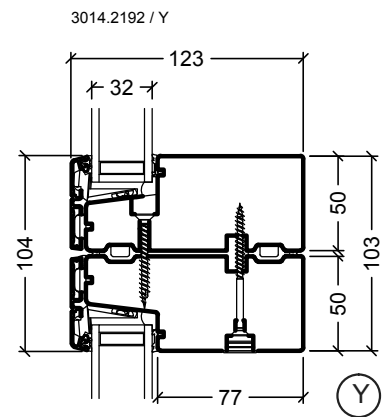

Drawing No. VELFAC RIBO alu glazed entrance door outward opening, 2-layer 1:4 (1:40)  
Edition No. 04

© 2008 VELFAC A/S All intellectual property rights and all rights in know-how in relation to this drawing may not be reproduced, stored, or transmitted in any form by any means (electronic, mechanical, photocopying, recording or otherwise) without the prior written consent of VELFAC A/S. It is to be used only for the purposes specified by VELFAC A/S and for no other purpose