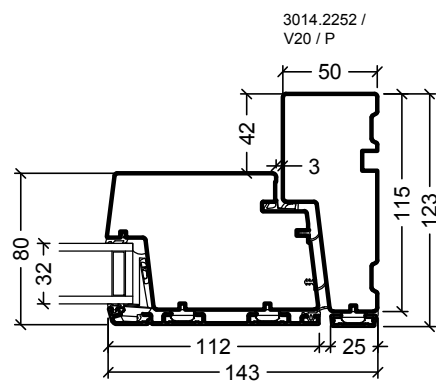

Hardwood

Variant:  
VELFAC RIBO wood, glazed entrance door

(A) (B) (G)

Details:  
See drawing VELFAC RIBO windows

Drawing No. VELFAC RIBO alu glazed entrance door inward opening, 3-layer 1:4 (1:40)  
Edition No. 04