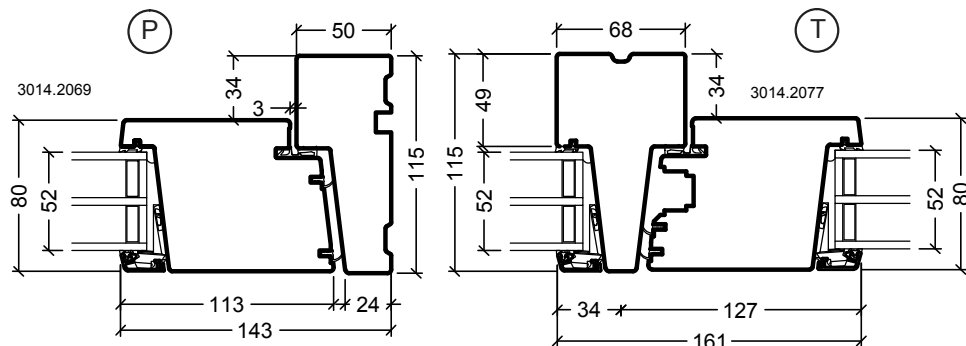

Variant:  
VELFAC RIBO wood, glazed entrance door

(A) (B) (G)

Details:  
See drawing VELFAC RIBO windows

Drawing No. VELFAC RIBO alu glazed entrance door outward opening, 3-layer 1:4 (1:40)  
Edition No. 04