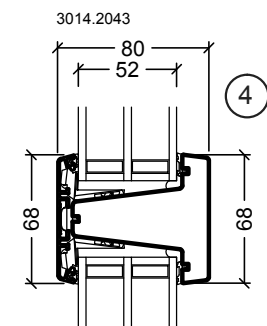

Glazing bars

All solutions also for VELFAC RIBO wood

Drawing No. VELFAC RIBO Glazing bars and panels 1:4
Edition No. 04