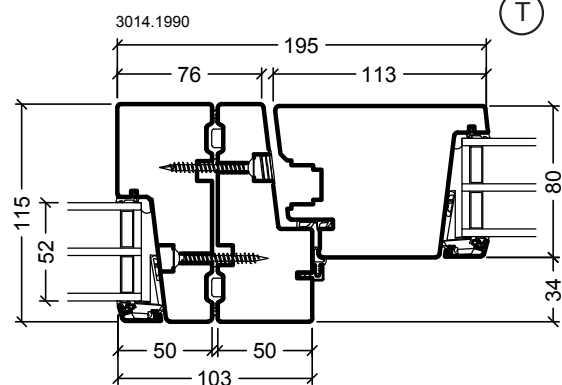

Variant:
VELFAC RIBO wood, glazed entrance door