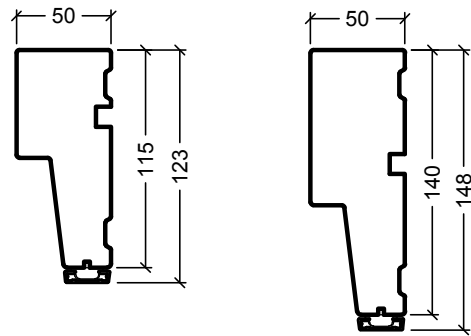

Glazing bars

All solutions also for VELFAC RIBO wood

Drawing No. VELFAC RIBO Glazing bars and panels 1:4  
Edition No. 04

Threshold variants

Frame variants outwards opening doors

Inwards opening

Outwards opening

Frame variants inwards opening doors

Hardwood 148mm, only for outward opening doors

All solutions also for VELFAC RIBO 2-layer and for Ribo alu flush doors

Drawing No. VELFAC RIBO alu, Frame and threshold variants 1:4  
Edition No. 04