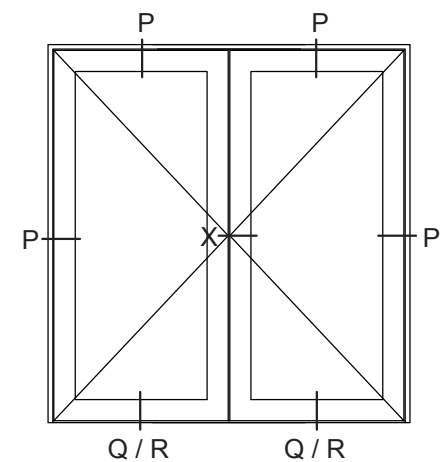

Q/R Q/R

Variant:
VELFAC RIBO wood, glazed entrance door