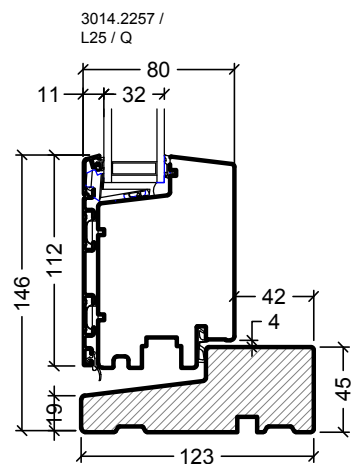

(Q) Hardwood