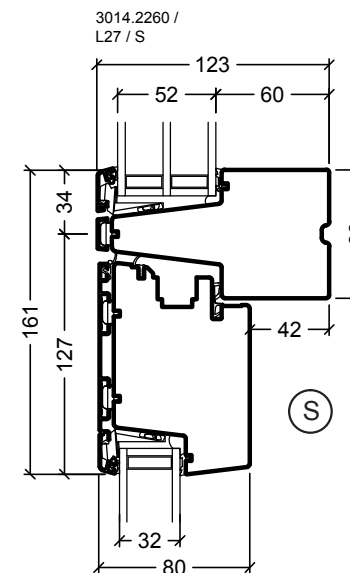

(P)

(T)

(X)

(R)

(Q) Hardwood

(U)

(V) Hardwood

(S)

Q/R

U/V Q/R

Q/R Q/R

Variant:
VELFAC RIBO wood, glazed entrance door

(P)

(T)

(A) (B) (G)

Details:
See drawing VELFAC RIBO windows

Drawing No. VELFAC RIBO alu glazed entrance door outward opening, 2-layer 1:4 (1:40)
Edition No. 04

© 2008 VELFAC A/S All intellectual property rights and all rights in know-how in relation to this drawing may not be reproduced, stored, or transmitted in any form by any means (electronic, mechanical, photocopying, recording or otherwise) without the prior written consent of VELFAC A/S. It is to be used only for the purposes specified by VELFAC A/S and for no other purpose