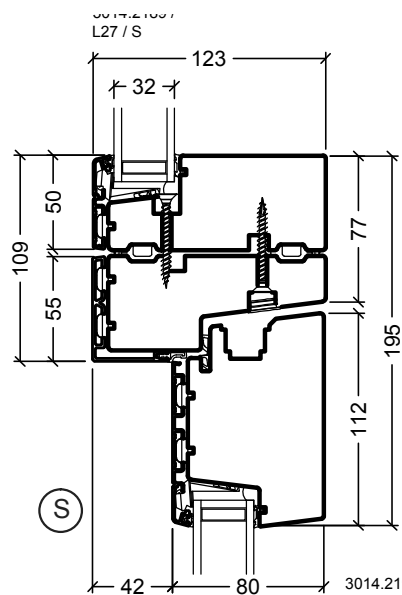

Drawing No. VELFAC RIBO alu glazed entrance door outward opening, 2-layer 1:4 (1:40)  
Edition No. 04

© 2008 VELFAC A/S All intellectual property rights and all rights in know-how in relation to this drawing may not be reproduced, stored, or transmitted in any form by any means (electronic, mechanical, photocopying, recording or otherwise) without the prior written consent of VELFAC A/S. It is to be used only for the purposes specified by VELFAC A/S and for no other purpose