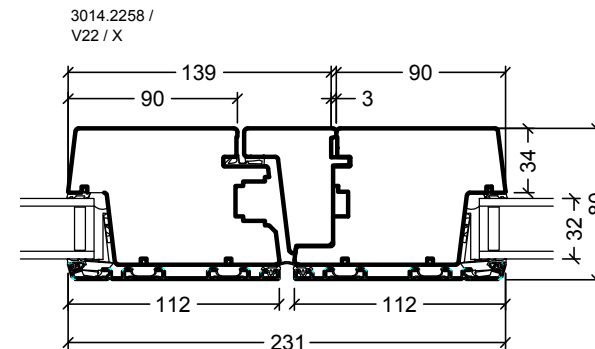

(P)

(T)

(X)

(R)

(Q) Hardwood

(U)

(V) Hardwood

(S)

Q/R

U/V Q/R

Q/R Q/R

Variant:
VELFAC RIBO wood, glazed entrance door

(P)

(T)

(A) (B) (G)

Details:
See drawing VELFAC RIBO windows

Drawing No. VELFAC RIBO alu glazed entrance door outward opening, 2-layer 1:4 (1:40)
Edition No. 04

© 2008 VELFAC A/S All intellectual property rights and all rights in know-how in relation to this drawing may not be reproduced, stored, or transmitted in any form by any means (electronic, mechanical, photocopying, recording or otherwise) without the prior written consent of VELFAC A/S. It is to be used only for the purposes specified by VELFAC A/S and for no other purpose