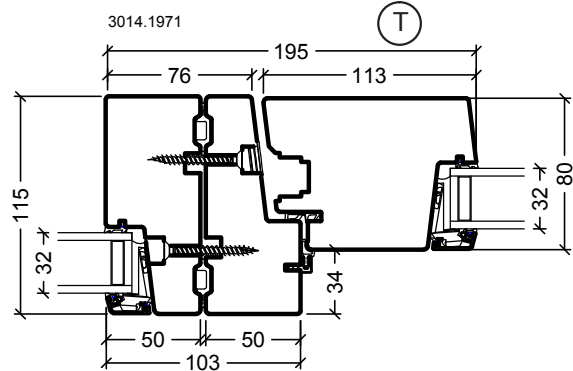

Variant:
VELFAC RIBO wood, glazed entrance door