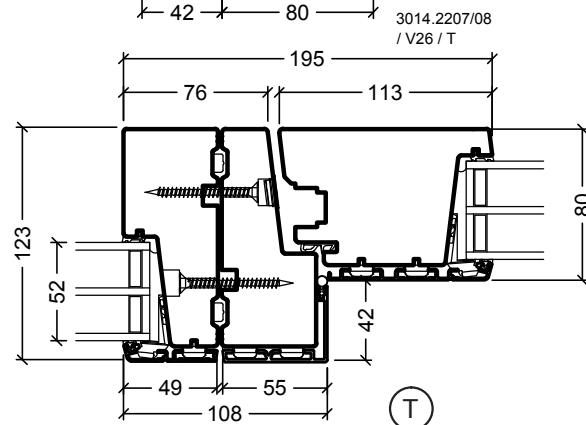

Variant:  
VELFAC RIBO wood, glazed entrance door

(A) (B) (G)

Details:  
See drawing VELFAC RIBO windows

Drawing No. VELFAC RIBO alu glazed entrance door outward opening, 3-layer 1:4 (1:40)  
Edition No. 04