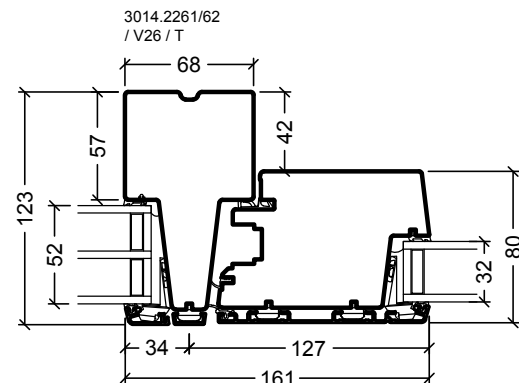

(P)

(T)

(X)

(R)

(Q) Hardwood

(U)

(V) Hardwood

(S)

Q/R

U/V Q/R

Q/R Q/R

Variant:
VELFAC RIBO wood, glazed entrance door

(P)

(T)

(A) (B) (G)

Details:
See drawing VELFAC RIBO windows

Drawing No. VELFAC RIBO alu glazed entrance door outward opening, 2-layer 1:4 (1:40)
Edition No. 04

© 2008 VELFAC A/S All intellectual property rights and all rights in know-how in relation to this drawing may not be reproduced, stored, or transmitted in any form by any means (electronic, mechanical, photocopying, recording or otherwise) without the prior written consent of VELFAC A/S. It is to be used only for the purposes specified by VELFAC A/S and for no other purpose