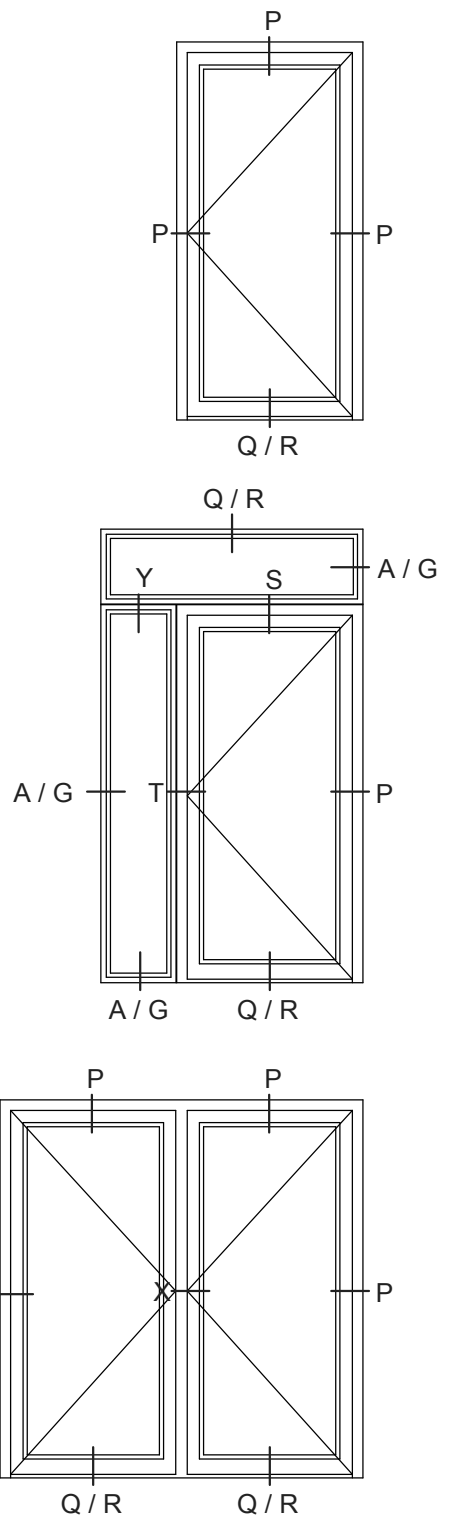

(P)

(T)

(X)

(R)

(Q) Hardwood

(U)

(V) Hardwood

(S)

Q/R

U/V Q/R

Q/R Q/R

Variant:  
VELFAC RIBO wood, glazed entrance door

(P)

(T)

(A) (B) (G)

Details:  
See drawing VELFAC RIBO windows

Drawing No. VELFAC RIBO alu glazed entrance door outward opening, 2-layer 1:4 (1:40)  
Edition No. 04

© 2008 VELFAC A/S All intellectual property rights and all rights in know-how in relation to this drawing may not be reproduced, stored, or transmitted in any form by any means (electronic, mechanical, photocopying, recording or otherwise) without the prior written consent of VELFAC A/S. It is to be used only for the purposes specified by VELFAC A/S and for no other purpose