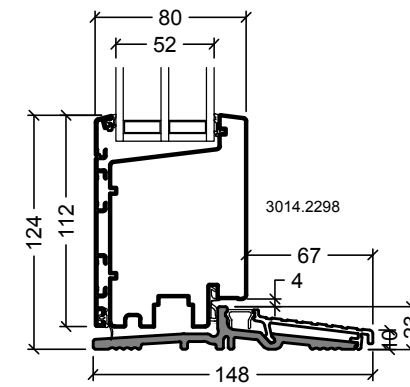

Threshold variants

Frame variants outwards opening doors

Inwards opening

Outwards opening

Frame variants inwards opening doors

Hardwood 148mm, only for outward opening doors

All solutions also for VELFAC RIBO 2-layer and for Ribo alu flush doors

Drawing No. VELFAC RIBO alu, Frame and threshold variants 1:4
Edition No. 04

Threshold variants

Frame variants outwards opening doors

Frame variants inwards opening doors

Inwards opening

Outwards opening

Hardwood 148mm, only for outwards opening doors