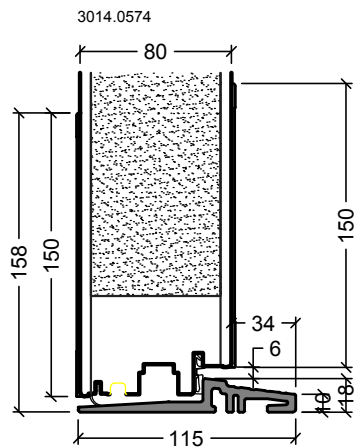

(P)

(T)

(X)

(S)

(R)

(Q)

Hardwood

Variant:
VELFAC RIBO wood, flush door

(P)

(T)

(U) (V)

See details for Ribo alu tgu outward opening

(A) (B) (G)

Details:
See drawing VELFAC RIBO windows

Q/R

Q/R

Q/R

Q/R

Drawing No. VELFAC RIBO alu flush door outward opening, 80mm 1:4 (1:40)
Edition No. 04