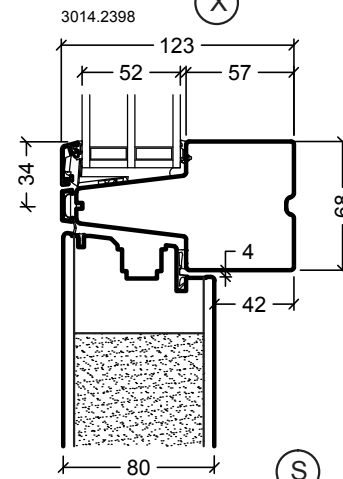

(P)

(T)

(X)

(S)

(R)

(Q)

Hardwood

Variant:
VELFAC RIBO wood, flush door

(P)

(T)

(U) (V)

See details for Ribo alu tgu outward opening

(A) (B) (G)

Details:
See drawing VELFAC RIBO windows

Q/R

Q/R

Q/R

Q/R

Drawing No. VELFAC RIBO alu flush door outward opening, 80mm 1:4 (1:40)
Edition No. 04