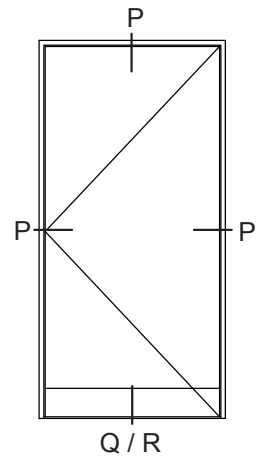

(P)

(T)

(U) (V)

See details for Ribo alu tgu outward opening

(A) (B) (G)

Details:
See drawing VELFAC RIBO windows

Q/R

Q/R

Q/R

Q/R

Drawing No. VELFAC RIBO alu flush door outward opening, 80mm 1:4 (1:40)
Edition No. 04

Variant:
VELFAC RIBO wood, flush door

(A) (B) (G)

Details:
See drawing VELFAC RIBO windows

VELFAC Drawing No. VELFAC RIBO alu flush door inward opening, 80mm 1:4 (1:40)
Edition No. 04