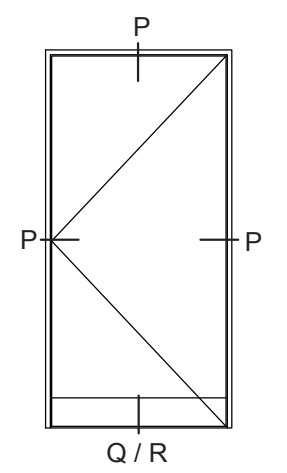

(P)

(T)

(U) (V)

See details for Ribo alu tgu outward opening

(A) (B) (G)

Details:
See drawing VELFAC RIBO windows

Q/R

Q/R

Q/R

Q/R

Drawing No. VELFAC RIBO alu flush door outward opening, 80mm 1:4 (1:40)
Edition No. 04

Variant:
VELFAC RIBO wood, flush door

(A) (B) (G)

Details:
See drawing VELFAC RIBO windows

VELFAC Drawing No. VELFAC RIBO alu flush door inward opening, 80mm 1:4 (1:40)
Edition No. 04