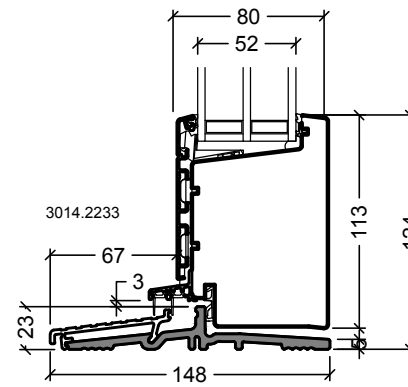

Inwards opening