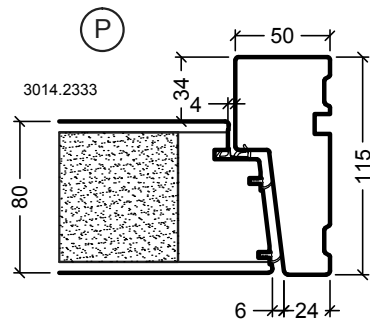

(P)

(T)

(U) (V)

See details for Ribo alu tgu outward opening

(A) (B) (G)

Details:
See drawing VELFAC RIBO windows

Q/R

Q/R

Q/R

Q/R

Drawing No. VELFAC RIBO alu flush door outward opening, 80mm 1:4 (1:40)
Edition No. 04

Variant:
VELFAC RIBO wood, flush door

(A) (B) (G)

Details:
See drawing VELFAC RIBO windows

VELFAC Drawing No. VELFAC RIBO alu flush door inward opening, 80mm 1:4 (1:40)
Edition No. 04