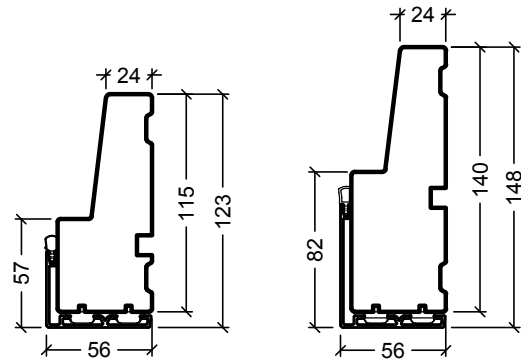

Threshold variants

Frame variants outwards opening doors

Inwards opening

Outwards opening

Frame variants inwards opening doors

Hardwood 148mm, only for outward opening doors

All solutions also for VELFAC RIBO 2-layer and for Ribo alu flush doors

Drawing No. VELFAC RIBO alu, Frame and threshold variants 1:4
Edition No. 04

Threshold variants

Frame variants outwards opening doors

Frame variants inwards opening doors

Inwards opening

Outwards opening

Hardwood 148mm, only for outwards opening doors