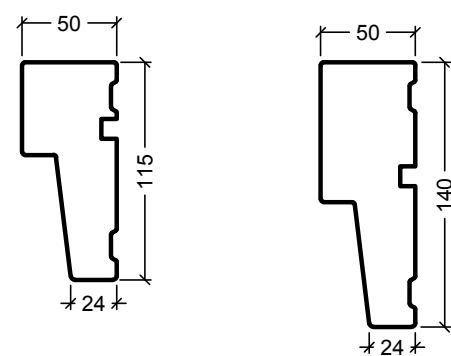

Q/R

Q/R

Drawing No. VELFAC RIBO alu flush door outward opening, 80mm 1:4 (1:40)
Edition No. 04

Variant:
VELFAC RIBO wood, flush door

(A) (B) (G)

Details:
See drawing VELFAC RIBO windows

VELFAC Drawing No. VELFAC RIBO alu flush door inward opening, 80mm 1:4 (1:40)
Edition No. 04

Threshold variants

Frame variants outwards opening doors

Inwards opening

Outwards opening

Frame variants inwards opening doors

Hardwood 148mm, only for outward opening doors

All solutions also for VELFAC RIBO 2-layer and for Ribo alu flush doors

Drawing No. VELFAC RIBO alu, Frame and threshold variants 1:4
Edition No. 04

Threshold variants

Frame variants outwards opening doors

Frame variants inwards opening doors

Inwards opening

Outwards opening

Hardwood 148mm, only for outwards opening doors