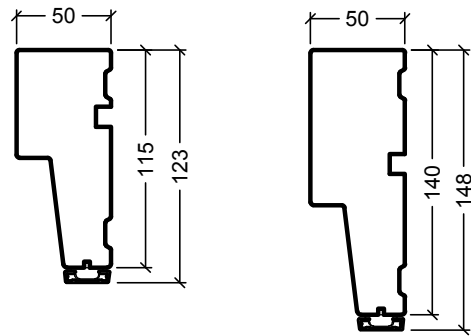

Threshold variants

Frame variants outwards opening doors