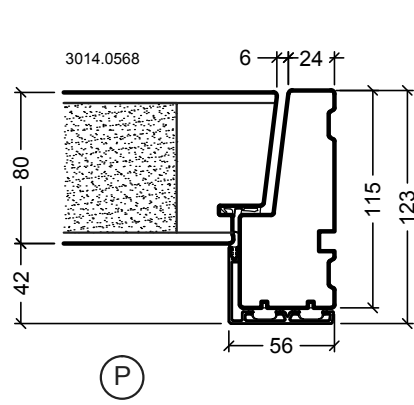

(P)

(T)

(U) (V)

See details for Ribo alu tgu outward opening

(A) (B) (G)

Details:
See drawing VELFAC RIBO windows

Q/R

Q/R

Q/R

Q/R

Drawing No. VELFAC RIBO alu flush door outward opening, 80mm 1:4 (1:40)
Edition No. 04

Variant:
VELFAC RIBO wood, flush door

(A) (B) (G)

Details:
See drawing VELFAC RIBO windows

VELFAC Drawing No. VELFAC RIBO alu flush door inward opening, 80mm 1:4 (1:40)
Edition No. 04