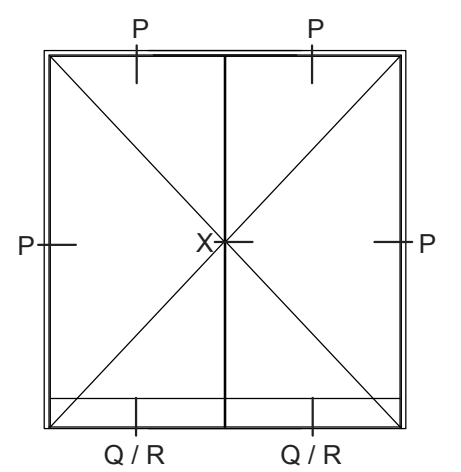

(P)

(T)

(U) (V)

See details for Ribo alu tgu outward opening

(A) (B) (G)

Details:
See drawing VELFAC RIBO windows

Q/R

Q/R

Q/R

Q/R

Drawing No. VELFAC RIBO alu flush door outward opening, 80mm 1:4 (1:40)
Edition No. 04

Variant:
VELFAC RIBO wood, flush door

(A) (B) (G)

Details:
See drawing VELFAC RIBO windows

VELFAC Drawing No. VELFAC RIBO alu flush door inward opening, 80mm 1:4 (1:40)
Edition No. 04