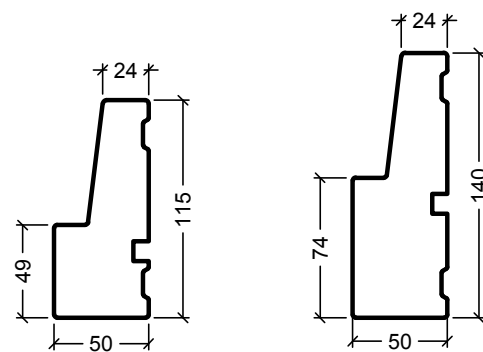

Q/R

Q/R

Drawing No. VELFAC RIBO alu flush door outward opening, 80mm 1:4 (1:40)
Edition No. 04

Variant:
VELFAC RIBO wood, flush door

(A) (B) (G)

Details:
See drawing VELFAC RIBO windows

VELFAC Drawing No. VELFAC RIBO alu flush door inward opening, 80mm 1:4 (1:40)
Edition No. 04

Threshold variants

Frame variants outwards opening doors

Inwards opening

Outwards opening

Frame variants inwards opening doors

Hardwood 148mm, only for outward opening doors

All solutions also for VELFAC RIBO 2-layer and for Ribo alu flush doors

Drawing No. VELFAC RIBO alu, Frame and threshold variants 1:4
Edition No. 04

Threshold variants

Frame variants outwards opening doors

Frame variants inwards opening doors

Inwards opening

Outwards opening

Hardwood 148mm, only for outwards opening doors