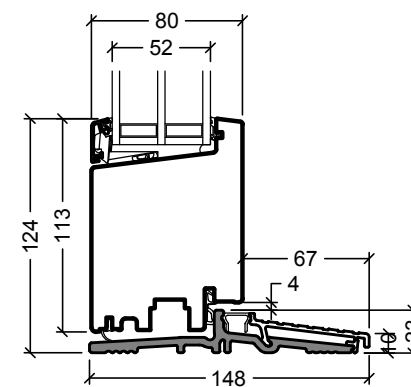

Drawing No. VELFAC RIBO alu, Frame and threshold variants 1:4
Edition No. 04

Threshold variants

Frame variants outwards opening doors

Frame variants inwards opening doors

Inwards opening

Outwards opening

Hardwood 148mm, only for outwards opening doors

All solutions also for VELFAC RIBO 2-layer and for Ribo alu flush doors

Drawing No. VELFAC RIBO wood, Frame and threshold variants 1:4
Edition No. 04