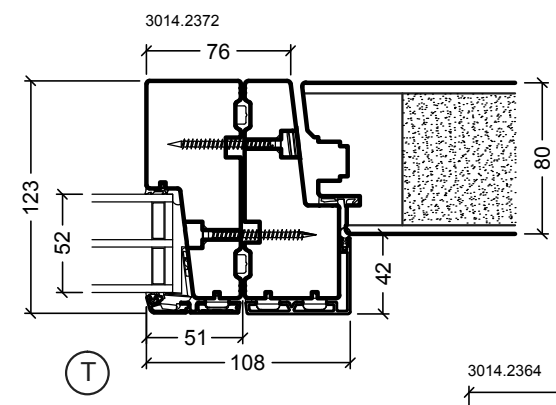

(P)

(T)

(U) (V)

See details for Ribo alu tgu outward opening

(A) (B) (G)

Details:
See drawing VELFAC RIBO windows

Q/R

Q/R

Q/R

Q/R

Drawing No. VELFAC RIBO alu flush door outward opening, 80mm 1:4 (1:40)
Edition No. 04

Variant:
VELFAC RIBO wood, flush door

(A) (B) (G)

Details:
See drawing VELFAC RIBO windows

VELFAC Drawing No. VELFAC RIBO alu flush door inward opening, 80mm 1:4 (1:40)
Edition No. 04