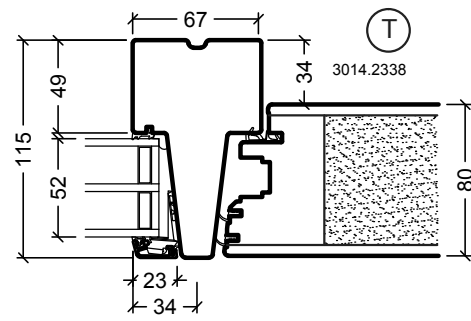

(P)

(T)

(U) (V)

See details for Ribo alu tgu outward opening

(A) (B) (G)

Details:
See drawing VELFAC RIBO windows

Q/R

Q/R

Q/R

Q/R

Drawing No. VELFAC RIBO alu flush door outward opening, 80mm 1:4 (1:40)
Edition No. 04

Variant:
VELFAC RIBO wood, flush door

(A) (B) (G)

Details:
See drawing VELFAC RIBO windows

VELFAC Drawing No. VELFAC RIBO alu flush door inward opening, 80mm 1:4 (1:40)
Edition No. 04