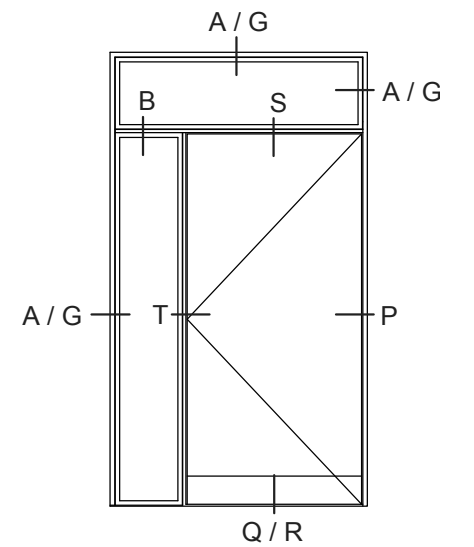

(P)

(T)

(U) (V)

See details for Ribo alu tgu outward opening

(A) (B) (G)

Details:
See drawing VELFAC RIBO windows

Q/R

Q/R

Q/R

Q/R

Drawing No. VELFAC RIBO alu flush door outward opening, 80mm 1:4 (1:40)
Edition No. 04

Variant:
VELFAC RIBO wood, flush door

(A) (B) (G)

Details:
See drawing VELFAC RIBO windows

VELFAC Drawing No. VELFAC RIBO alu flush door inward opening, 80mm 1:4 (1:40)
Edition No. 04