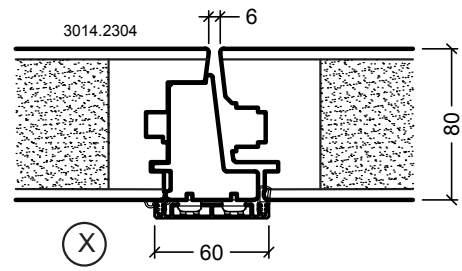

(P)

(T)

(U) (V)

See details for Ribo alu tgu outward opening

(A) (B) (G)

Details:
See drawing VELFAC RIBO windows

Q/R

Q/R

Q/R

Q/R

Drawing No. VELFAC RIBO alu flush door outward opening, 80mm 1:4 (1:40)
Edition No. 04

Variant:
VELFAC RIBO wood, flush door

(A) (B) (G)

Details:
See drawing VELFAC RIBO windows

VELFAC Drawing No. VELFAC RIBO alu flush door inward opening, 80mm 1:4 (1:40)
Edition No. 04