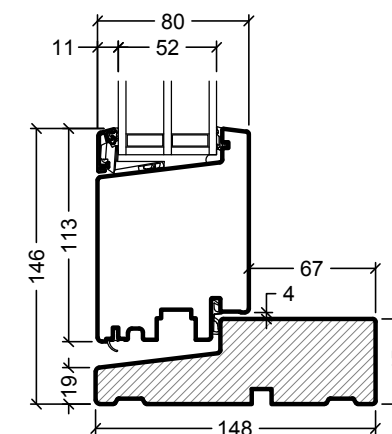

Drawing No. VELFAC RIBO alu, Frame and threshold variants 1:4
Edition No. 04

Threshold variants

Frame variants outwards opening doors

Frame variants inwards opening doors

Inwards opening

Outwards opening

Hardwood 148mm, only for outwards opening doors

All solutions also for VELFAC RIBO 2-layer and for Ribo alu flush doors

Drawing No. VELFAC RIBO wood, Frame and threshold variants 1:4
Edition No. 04