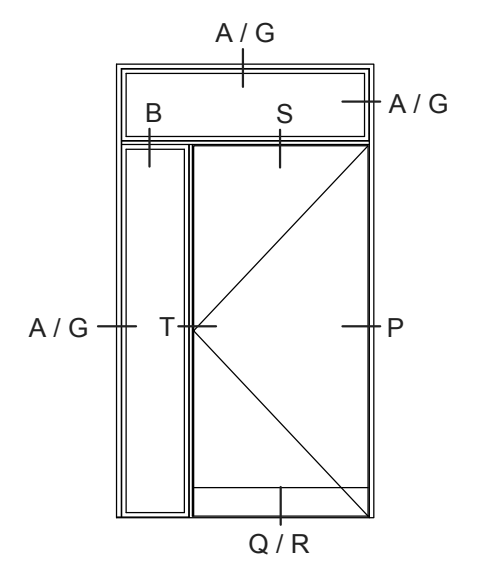

(P)

(T)

(U) (V)

See details for Ribo alu tgu outward opening

(A) (B) (G)

Details:
See drawing VELFAC RIBO windows

Q/R

Q/R

Q/R

Q/R

Drawing No. VELFAC RIBO alu flush door outward opening, 80mm 1:4 (1:40)
Edition No. 04

Variant:
VELFAC RIBO wood, flush door

(A) (B) (G)

Details:
See drawing VELFAC RIBO windows

VELFAC Drawing No. VELFAC RIBO alu flush door inward opening, 80mm 1:4 (1:40)
Edition No. 04