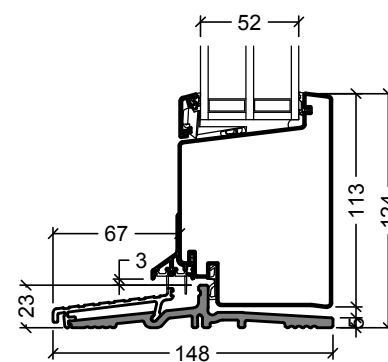

Drawing No. VELFAC RIBO alu, Frame and threshold variants 1:4
Edition No. 04

Threshold variants

Frame variants outwards opening doors

Frame variants inwards opening doors

Inwards opening

Outwards opening

Hardwood 148mm, only for outwards opening doors

All solutions also for VELFAC RIBO 2-layer and for Ribo alu flush doors

Drawing No. VELFAC RIBO wood, Frame and threshold variants 1:4
Edition No. 04