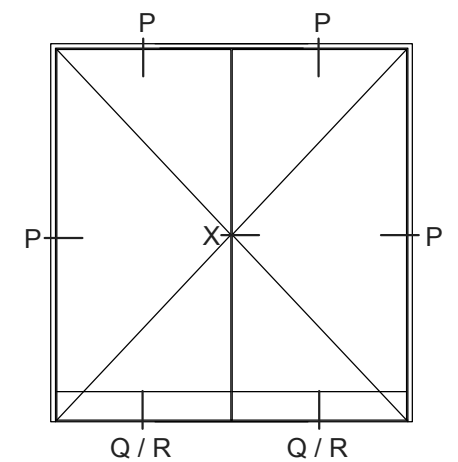

(P)

(T)

(U) (V)

See details for Ribo alu tgu outward opening

(A) (B) (G)

Details:
See drawing VELFAC RIBO windows

Q/R

Q/R

Q/R

Q/R

Drawing No. VELFAC RIBO alu flush door outward opening, 80mm 1:4 (1:40)
Edition No. 04

Variant:
VELFAC RIBO wood, flush door

(A) (B) (G)

Details:
See drawing VELFAC RIBO windows

VELFAC Drawing No. VELFAC RIBO alu flush door inward opening, 80mm 1:4 (1:40)
Edition No. 04