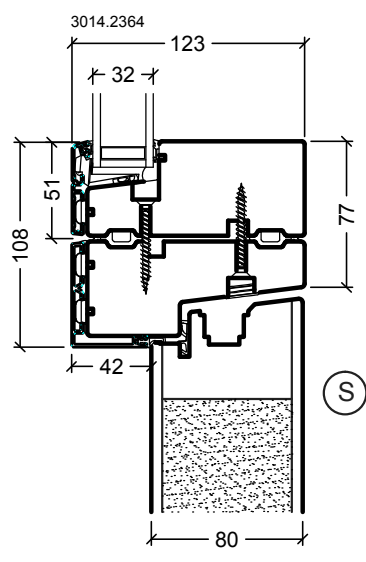

(P)

(T)

(U) (V)

See details for Ribo alu tgu outward opening

(A) (B) (G)

Details:
See drawing VELFAC RIBO windows

Q/R

Q/R

Q/R

Q/R

Drawing No. VELFAC RIBO alu flush door outward opening, 80mm 1:4 (1:40)
Edition No. 04

Variant:
VELFAC RIBO wood, flush door

(A) (B) (G)

Details:
See drawing VELFAC RIBO windows

VELFAC Drawing No. VELFAC RIBO alu flush door inward opening, 80mm 1:4 (1:40)
Edition No. 04