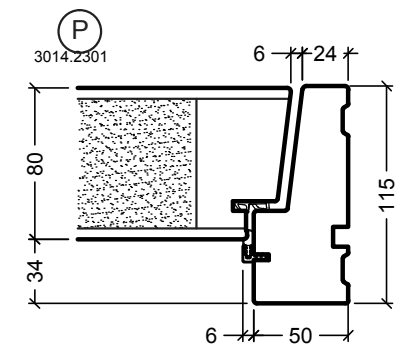

Q/R

Q/R

Drawing No. VELFAC RIBO alu flush door outward opening, 80mm 1:4 (1:40)
Edition No. 04

Variant:
VELFAC RIBO wood, flush door

(A) (B) (G)

Details:
See drawing VELFAC RIBO windows

VELFAC Drawing No. VELFAC RIBO alu flush door inward opening, 80mm 1:4 (1:40)
Edition No. 04