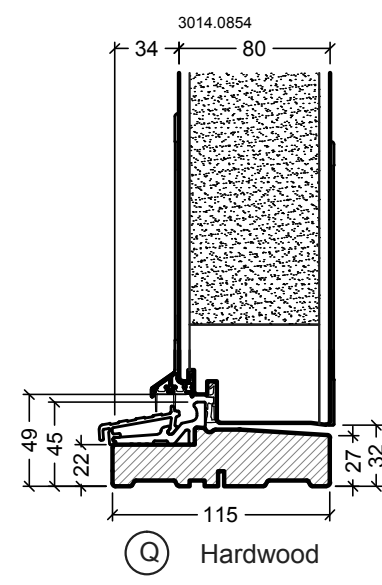

(P)

(T)

(U) (V)

See details for Ribo alu tgu outward opening

(A) (B) (G)

Details:
See drawing VELFAC RIBO windows

Q/R

Q/R

Q/R

Q/R

Drawing No. VELFAC RIBO alu flush door outward opening, 80mm 1:4 (1:40)
Edition No. 04

Variant:
VELFAC RIBO wood, flush door

(A) (B) (G)

Details:
See drawing VELFAC RIBO windows

VELFAC Drawing No. VELFAC RIBO alu flush door inward opening, 80mm 1:4 (1:40)
Edition No. 04