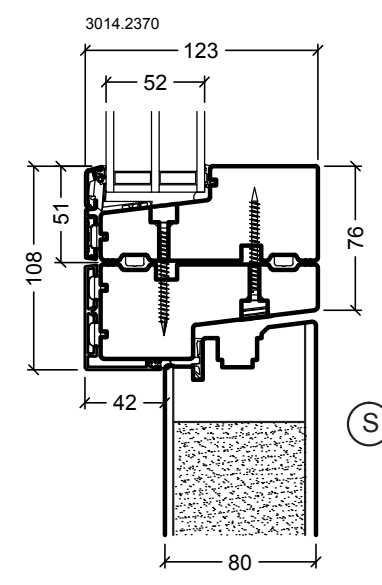

(P)

(T)

(U) (V)

See details for Ribo alu tgu outward opening

(A) (B) (G)

Details:
See drawing VELFAC RIBO windows

Q/R

Q/R

Q/R

Q/R

Drawing No. VELFAC RIBO alu flush door outward opening, 80mm 1:4 (1:40)
Edition No. 04

Variant:
VELFAC RIBO wood, flush door

(A) (B) (G)

Details:
See drawing VELFAC RIBO windows

VELFAC Drawing No. VELFAC RIBO alu flush door inward opening, 80mm 1:4 (1:40)
Edition No. 04