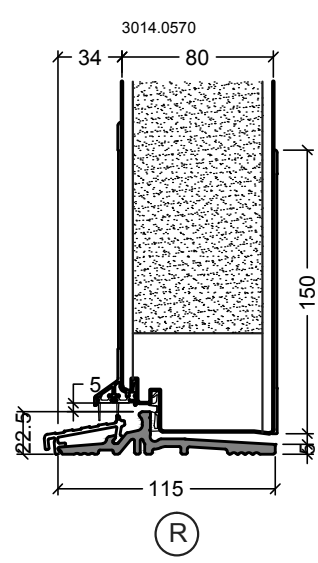

(P)

(T)

(U) (V)

See details for Ribo alu tgu outward opening

(A) (B) (G)

Details:
See drawing VELFAC RIBO windows

Q/R

Q/R

Q/R

Q/R

Drawing No. VELFAC RIBO alu flush door outward opening, 80mm 1:4 (1:40)
Edition No. 04

Variant:
VELFAC RIBO wood, flush door

(A) (B) (G)

Details:
See drawing VELFAC RIBO windows

VELFAC Drawing No. VELFAC RIBO alu flush door inward opening, 80mm 1:4 (1:40)
Edition No. 04