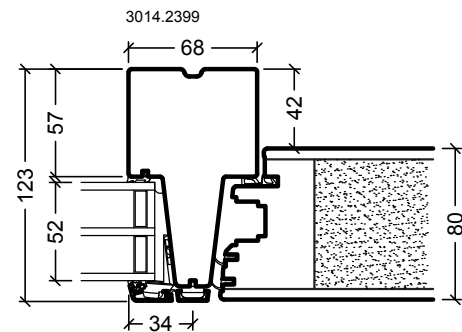

(P)

(T)

(X)

(S)

(R)

(Q)

Hardwood

Variant:
VELFAC RIBO wood, flush door

(P)

(T)

(U) (V)

See details for Ribo alu tgu outward opening

(A) (B) (G)

Details:
See drawing VELFAC RIBO windows

Q/R

Q/R

Q/R

Q/R

Drawing No. VELFAC RIBO alu flush door outward opening, 80mm 1:4 (1:40)
Edition No. 04