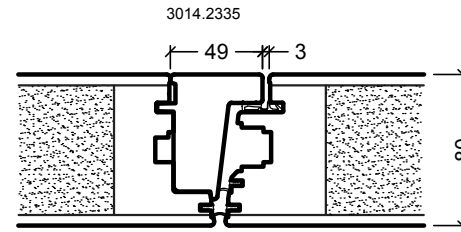

(P)

(T)

(X)

(S)

(R)

(Q)

Hardwood

Variant:
VELFAC RIBO wood, flush door

(P)

(T)

(U) (V)

See details for Ribo alu tgu outward opening

(A) (B) (G)

Details:
See drawing VELFAC RIBO windows

Q/R

Q/R

Q/R

Q/R

Drawing No. VELFAC RIBO alu flush door outward opening, 80mm 1:4 (1:40)
Edition No. 04