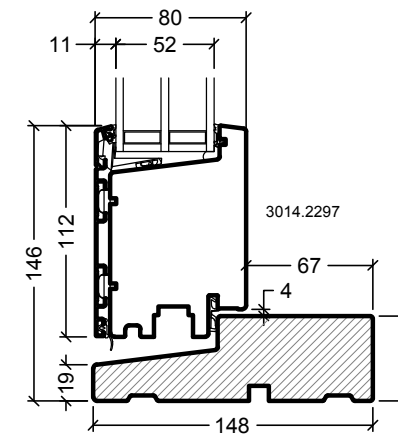

Q/R

Q/R

Drawing No. VELFAC RIBO alu flush door outward opening, 80mm 1:4 (1:40)
Edition No. 04

Variant:
VELFAC RIBO wood, flush door

(A) (B) (G)

Details:
See drawing VELFAC RIBO windows

VELFAC Drawing No. VELFAC RIBO alu flush door inward opening, 80mm 1:4 (1:40)
Edition No. 04

Threshold variants

Frame variants outwards opening doors

Inwards opening

Outwards opening

Frame variants inwards opening doors

Hardwood 148mm, only for outward opening doors

All solutions also for VELFAC RIBO 2-layer and for Ribo alu flush doors

Drawing No. VELFAC RIBO alu, Frame and threshold variants 1:4
Edition No. 04

Threshold variants

Frame variants outwards opening doors

Frame variants inwards opening doors

Inwards opening

Outwards opening

Hardwood 148mm, only for outwards opening doors