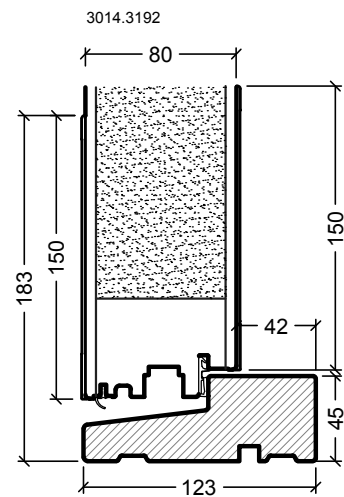

(Q)

Hardwood

Variant:
VELFAC RIBO wood, flush door