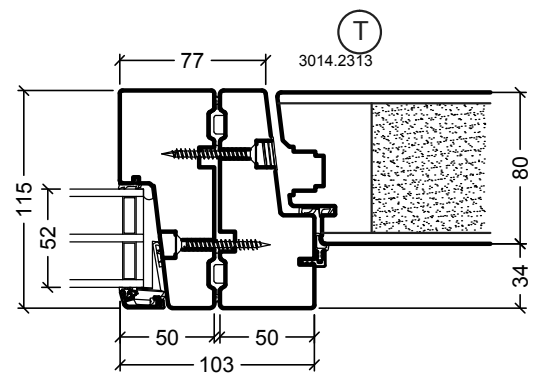

Q/R

Q/R

Drawing No. VELFAC RIBO alu flush door outward opening, 80mm 1:4 (1:40)
Edition No. 04

Variant:
VELFAC RIBO wood, flush door

(A) (B) (G)

Details:
See drawing VELFAC RIBO windows

VELFAC Drawing No. VELFAC RIBO alu flush door inward opening, 80mm 1:4 (1:40)
Edition No. 04